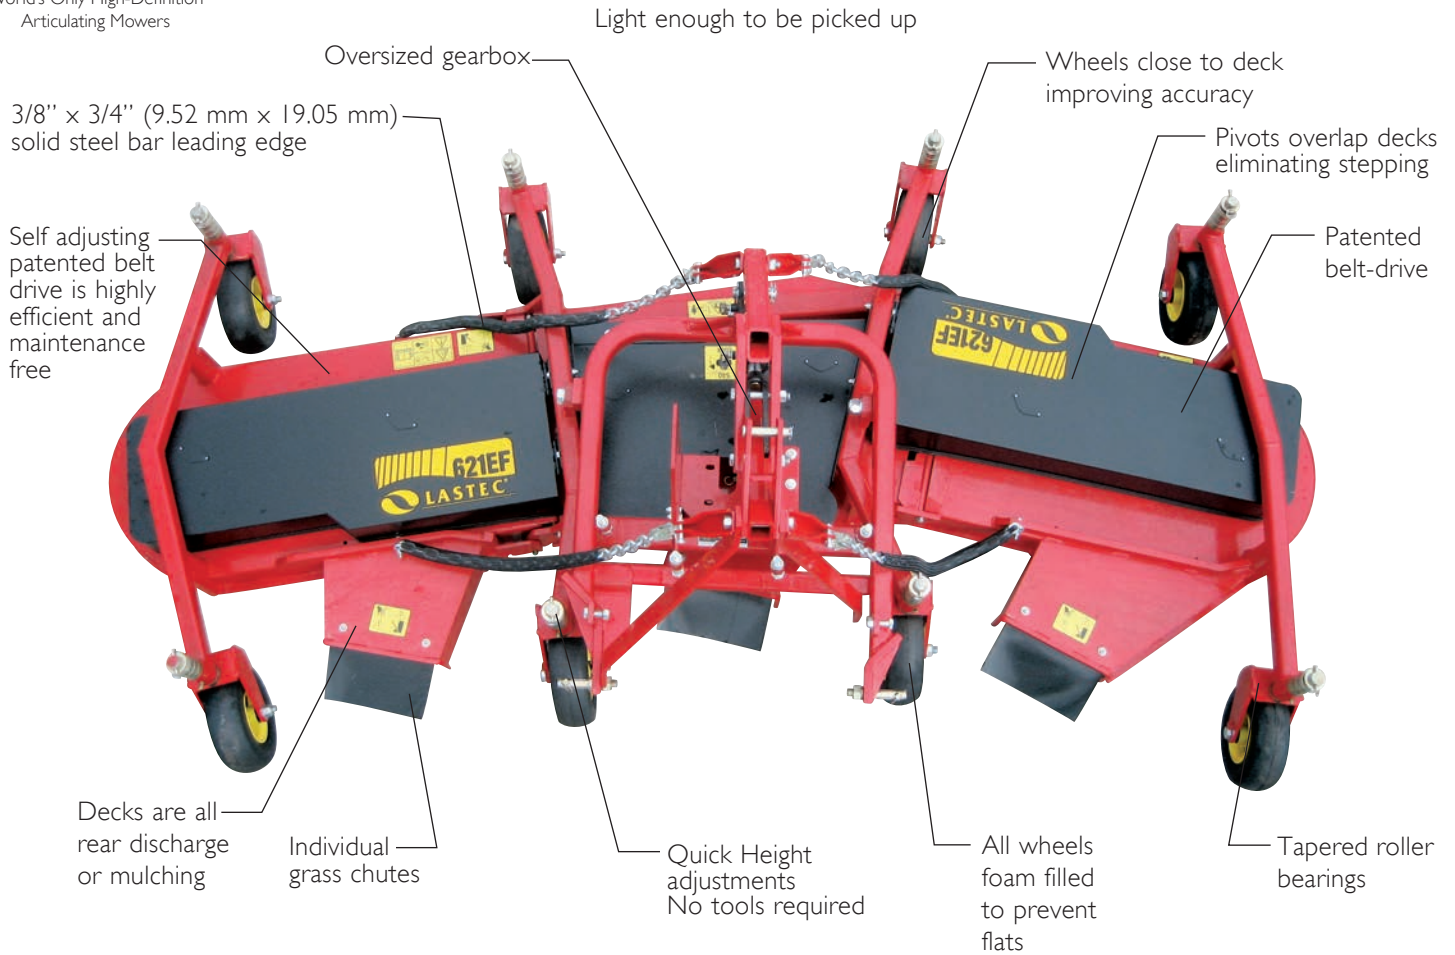

## TURF/COMMERCIAL MODEL 621EF

- The most compact 3-wing rotary available
- The most efficient patented drive available for a 3-wing deck
- Far less overall length than any other 3-wing rotary
- Perfect for tight budgets that need cut quality and productivity

### **Built with the Budget Minded Golf Courses in Mind**

Mow with one of the most impressive mowing decks in the world. Imagine the perfection you will achieve with three 42" (106.68 cm) decks. This gives you the productivity of a 10'-6" (3.2 M) mower with the precision cut of three much smaller mowers. The Model 621EF utilizes a patented self-tensioning belt drive system that is efficient and maintenance free. The 621EF is a highly maneuverable mower in a compact package and can be lifted by the tractor for transport.

**L A S T E C**

Manufacturer of the  
World's Only High-Definition  
Articulating Mowers

**TURF/COMMERCIAL MODEL 621EF**

*Quality Rotary Mowers for a World that isn't Flat*

**621EF SPECIFICATIONS\***

Tractor Requirements: Minimum 35 hp (26.1 kW) PTO  
Standard Category I  
Three-point hitch

Cutting Width: 126" (320.04 cm)  
Transport Width: 7' 6" (2.3 M)

Deck Configuration: Three 42" (106.68 cm), 4" (101.6 mm) deep articulating

Deck Height Range: 1" to 5 3/4" (25.4 mm x 146.06 mm)

Overall Weight: 1,232 lbs (558.8 kg)